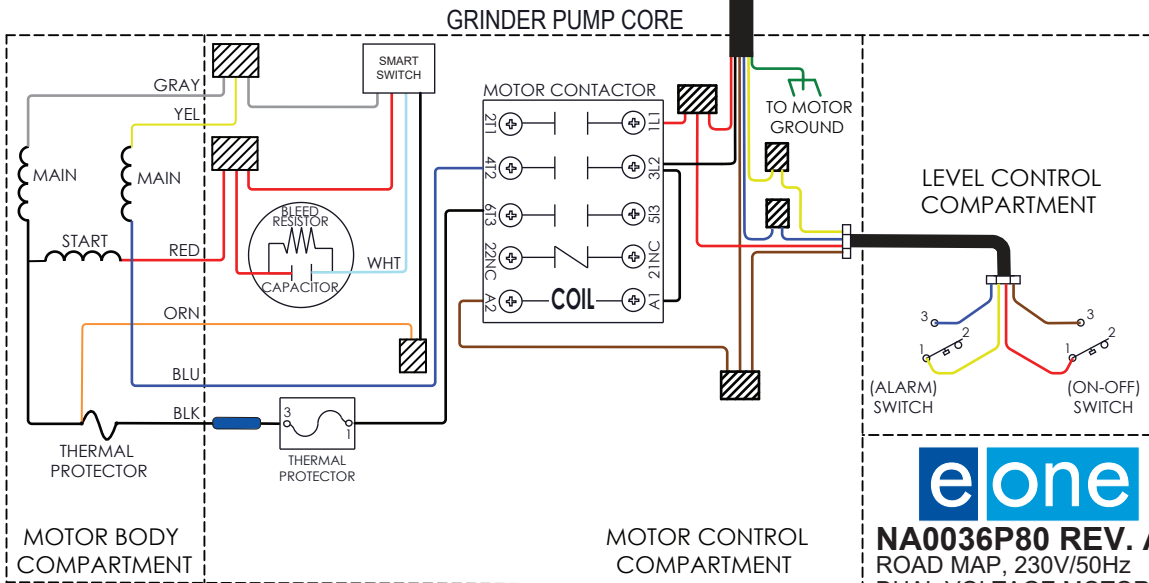

HARD WIRED LEVEL CONTROL SUPPLY CABLE WIRE COLOR & OPERATION

EQD PIN #	WIRE COLOR	FUNCTION
4	BROWN	MANUAL RUN
3 & 6	RED	L1
5	BLACK	L2 OR NEUTRAL
	GREEN W/ YELLOW STRIPE	GROUND
2	YELLOW	ALARM POWER FEED
1	BLUE	ALARM POWER RETURN

e one

NA0036P80 REV. A
ROAD MAP, 230V/50Hz
DUAL VOLTAGE MOTOR